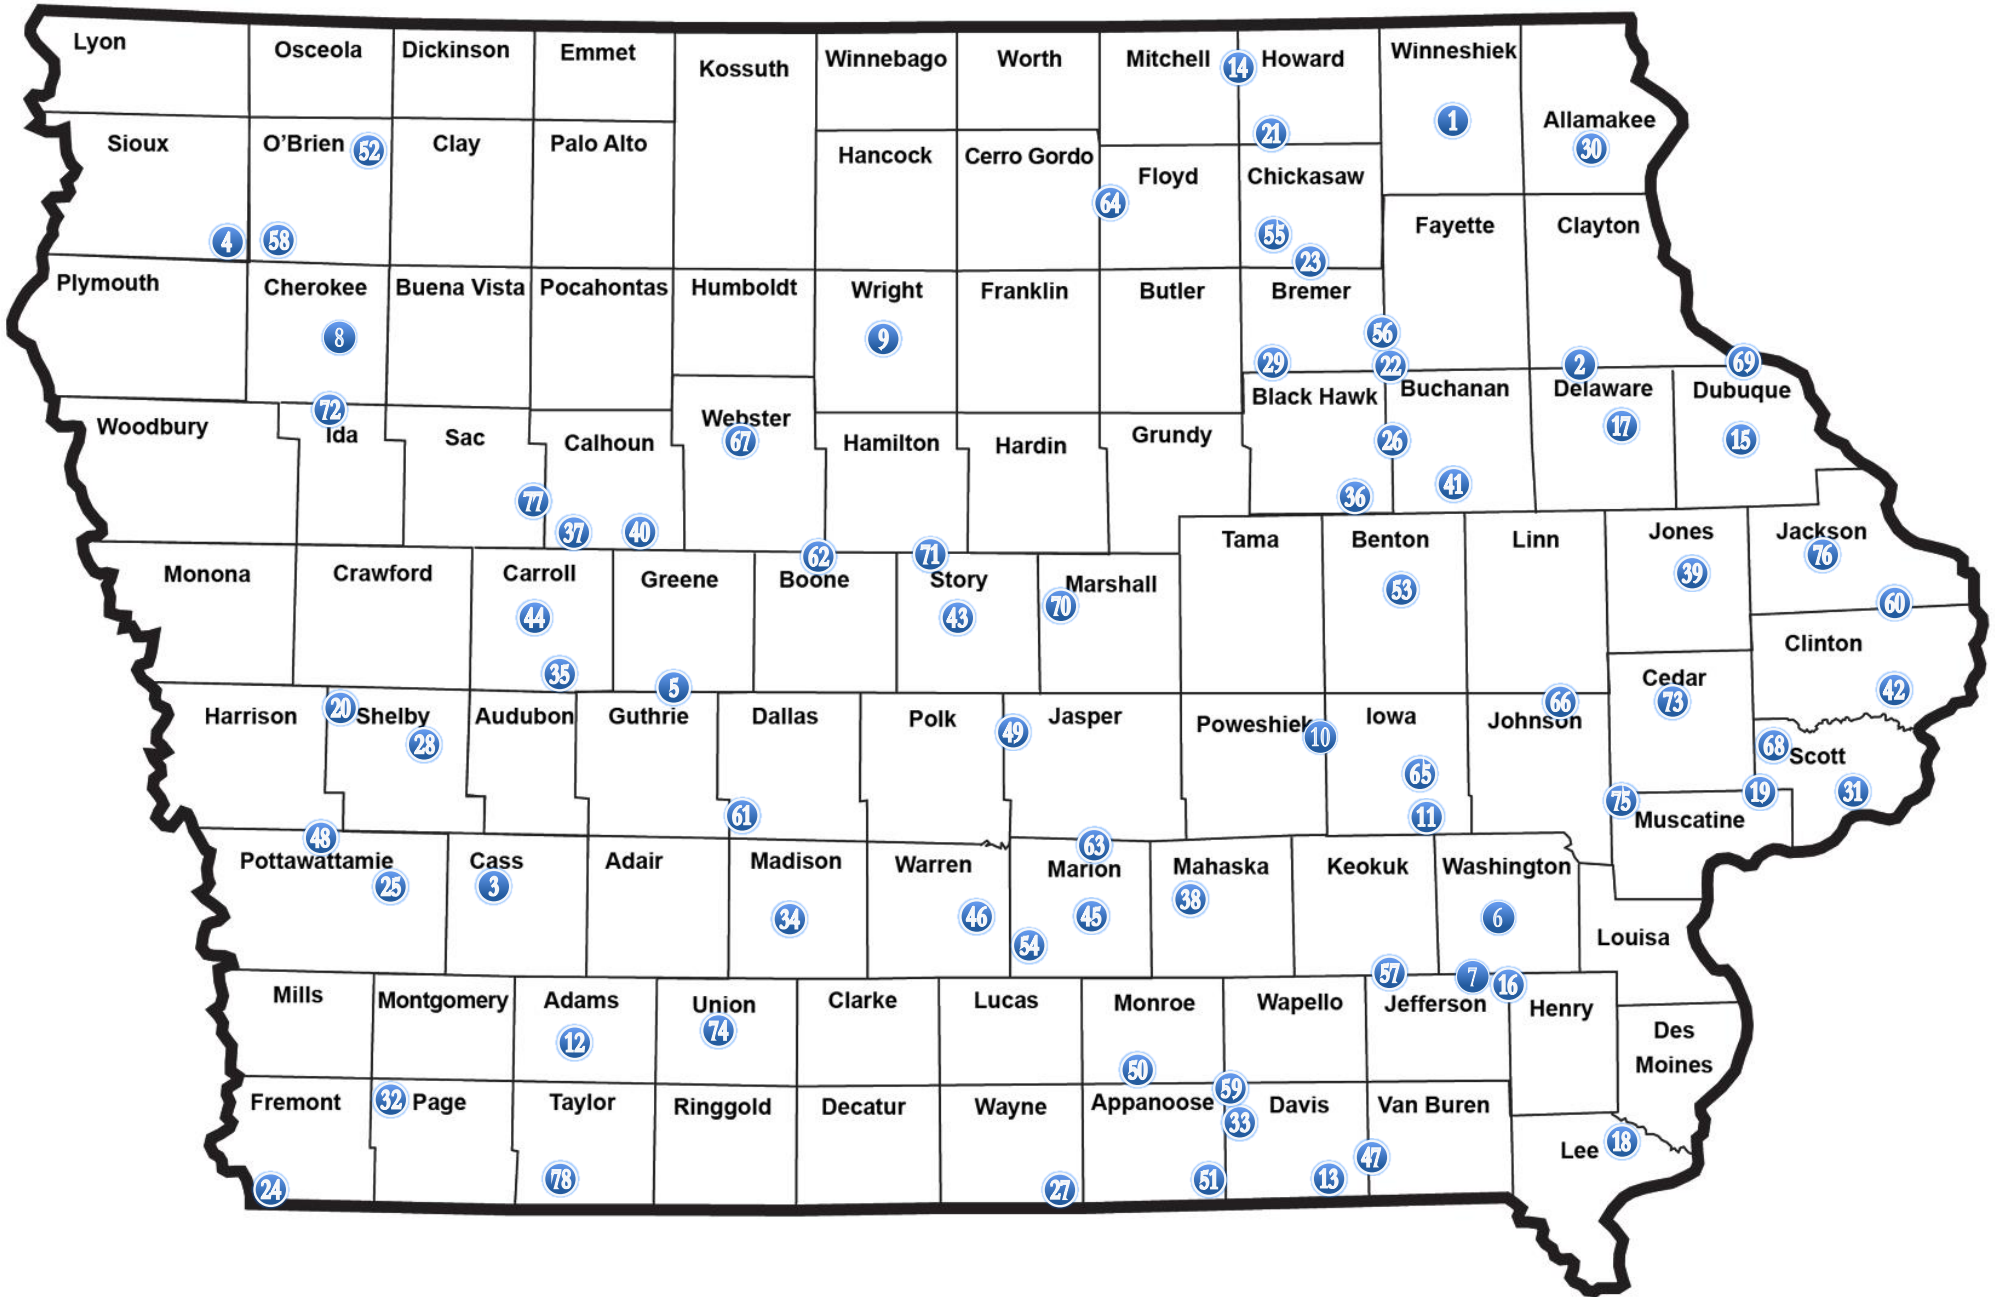

2016 HUSH Lockers

Locker List Current as of 11/3/16
Subject to change

2016 HUSH Lockers

Locker Name	Map Number	City	County
Al's Country Meat Locker	1	Calmar	Winneshiek
Atlantic Locker Llc	3	Atlantic	Cass
Babcock Locker Inc.	4	Alton	Sioux
Bagley Locker	5	Bagley	Guthrie
Boyd's Sausage Co.	6	Washington	Washington
Brighton Locker	7	Brighton	Washington
Cherokee Locker	8	Cherokee	Cherokee
Clarion Locker	9	Clarion	Wright
Community Locker	10	Victor	Iowa
Cook's Meat Locker	11	Parnell	Iowa
Corning Meat Processing	12	Corning	Adams
Country Cut Meats	13	Pulaski	Davis
County Line Locker	14	Riceville	Howard
Coyle Butchering	15	Epworth	Dubuque
Crawford Meat Plant Inc.	16	Wayland	Henry
Dan's Earlville Locker	17	Earlville	Delaware
Denmark Locker Inc.	18	Denmark	Lee
Durant Locker	19	Durant	Cedar
Earling Locker	20	Earling	Shelby
Edgewood Locker	2	Edgewood	Clayton
Elma Locker and Grocery Inc.	21	Elma	Howard
Fairbank Locker	22	Fairbank	Buchanan
Frederika Locker Llc.	23	Frederika	Bremer
Hamburg Locker	24	Hamburg	Fremont
Hancock Frozen Foods	25	Hancock	Pottawattamie
Hanson Meat Processing and Sales Inc.	26	Jesup	Buchanan
Hilltop Custom Butcher Shop	27	Seymour	Wayne
Irwin Locker & Catering	28	Irwin	Shelby
Janesville Locker	29	Janesville	Bremer
Jets Meat Processing	30	Waukon	Allamakee
Johnnie's Market Inc.	31	Davenport	Scott
Johnson Locker	32	Essex	Page
Kauffman's Custom Butchering	33	Bloomfield	Davis
Kirkpatrick Locker	34	Winterset	Madison
Kitt's Meat Processing	35	Dedham	Carroll
Kramer Sausage Co.	36	La Porte City	Black Hawk
Lake City Locker	37	Lake City	Calhoun
Leighton Processed Meats	38	Leighton	Mahaska
Lindley Locker	39	Center Junction	Jones
Lohrville Locker	40	Lohrville	Calhoun
Mark's Locker	41	Rowley	Buchanan
Matthiesen's Deer Processing	42	Dewitt	Clinton
Midwest Pack	43	Nevada	Story
Mike's	44	Carroll	Carroll